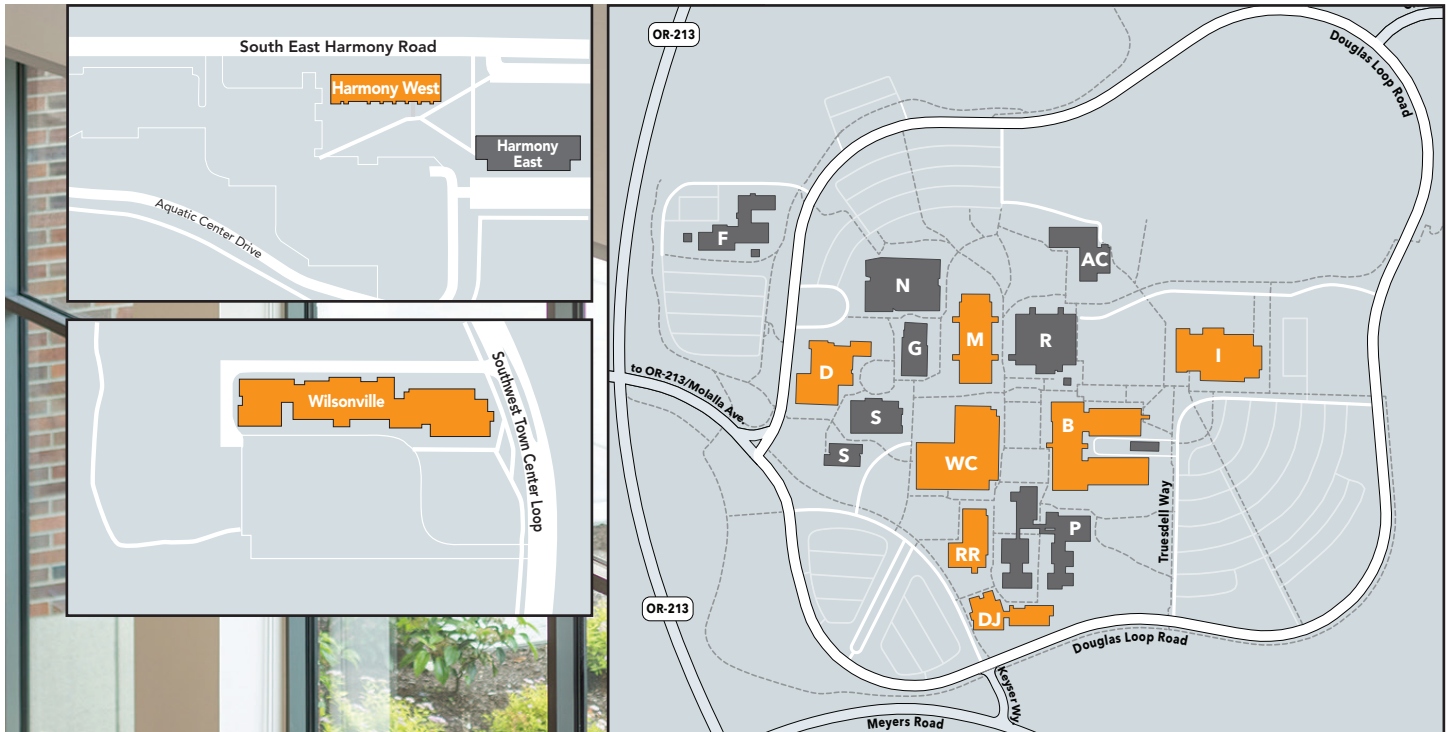

Where Can I Study?

There are seating areas all over campus where you can complete online course work between in-person classes.

Study Spots:

- B** Barlow Hall
- D** Dye Learning Center
- DJ** Dejardin Hall
- I** Industrial Technology Center
- M** McLoughlin Hall
- RR** Rook Hall, second floor
- WC** Wacheno Welcome Center, M-Th, 9am-4pm

Harmony West, M-Th, 8am-10pm

Wilsonville, M-Th, 8am-8pm

Computer Labs:

- D** **Academic Computing Lab and Library, M-TH, 8:30-5:30pm, F, 8:30-2pm**
Available for general use and printing.
Please check in with the lab monitor upon arrival.

(Headsets and webcams are available for hourly rental in the computer lab.)

Harmony West, M-Th, 8am-10pm

For current health and safety protocols while on campus, refer to www.clackamas.edu/return-to-campus.