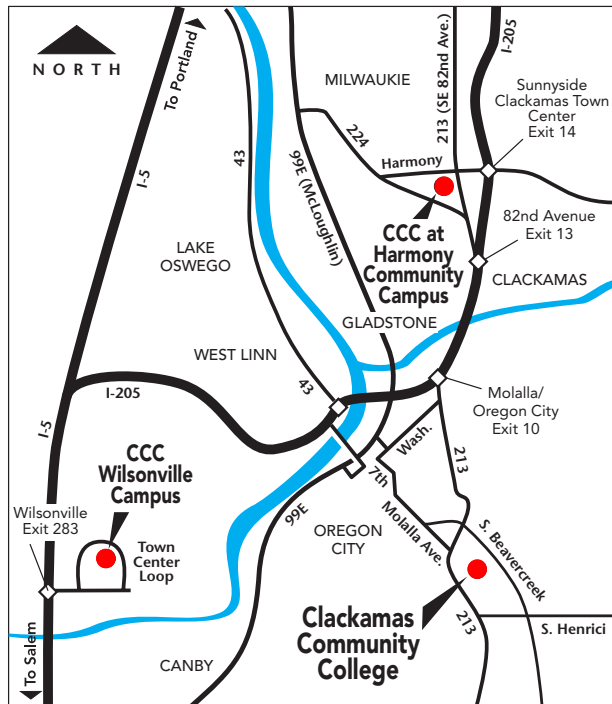

# CAMPUS MAP

## CODE BUILDING NAME

- AC** Art Center
- B** Barlow Hall
- C** Clairmont Hall
- CC** Community Center
- D** Dye Learning Center
- DJ** DeJardin Hall
- ELC** Environmental Learning Center
- F** Family Resource Center
- G** Gregory Forum
- H** Harmony East
- HW** Harmony West
- I** Industrial Technology Center
- M** McLoughlin Hall
- N** Niemeyer Center
- P** Pauling Center
- R** Randall Hall
- RR** Rook Hall
- S** Streeter Hall
- T** Training Center
- W** CCC Wilsonville Campus

## CCC CAMPUS SITES

**CCC Oregon City**  
19600 Molalla Ave.  
Oregon City, OR 97045

**CCC at Harmony Community Campus**  
7738 SE Harmony Road  
Milwaukie, OR 97222

**CCC Wilsonville Campus**  
29353 SW Town Center Loop E  
Wilsonville, OR 97070

## CCC OFF-CAMPUS SITES

**Canby Applied Technology Center**  
721 SW Fourth St., Canby, OR 97013

**Estacada High School**  
355 NE Sixth, Estacada, OR 97023

**Molalla Center**  
(behind Molalla Public Library)  
201 E. Fifth, Molalla, OR 97308