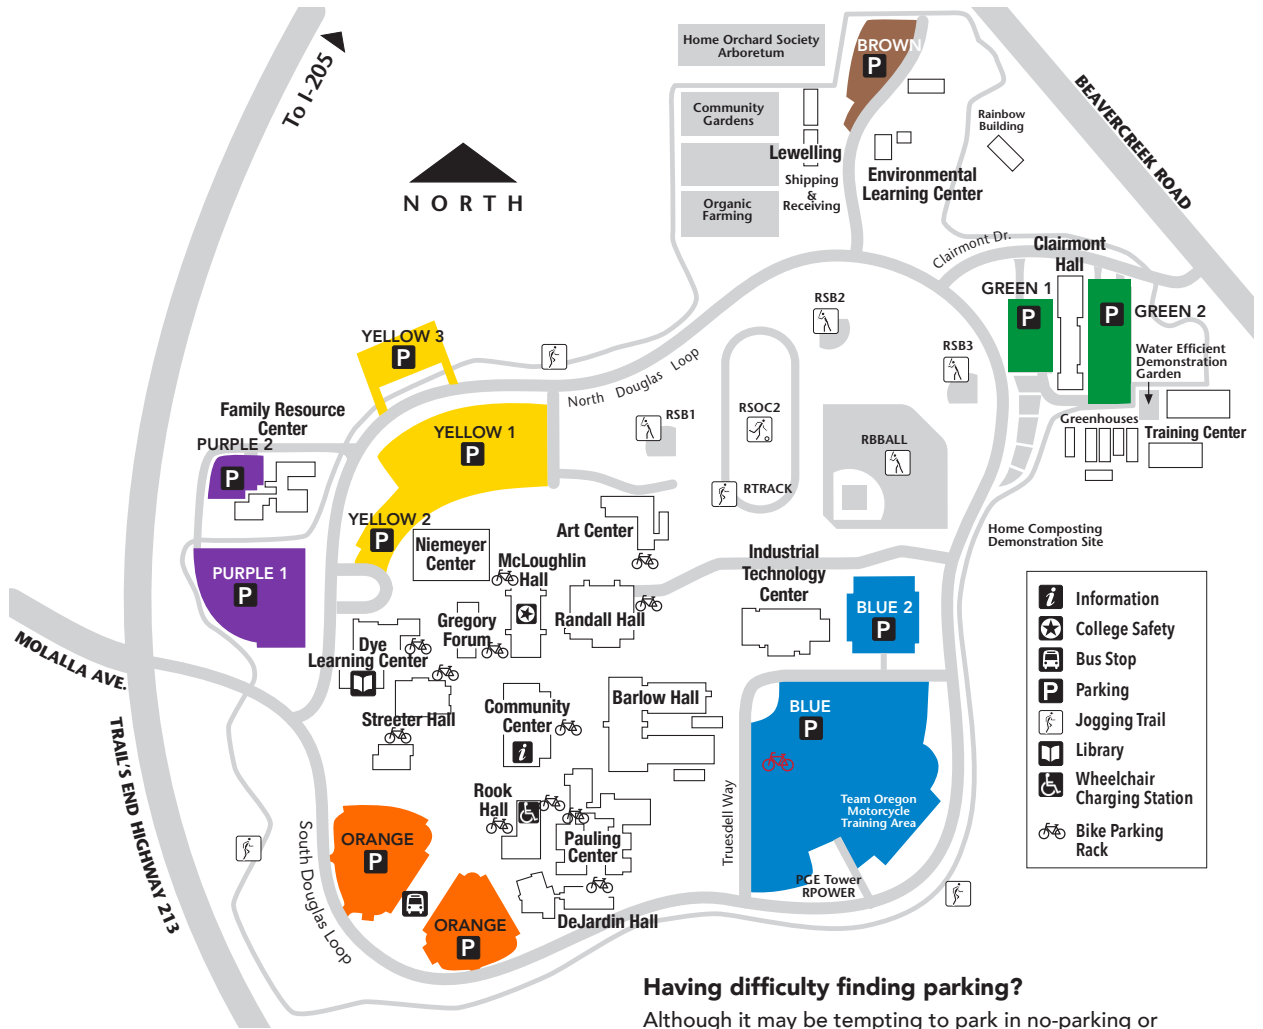

# CAMPUS MAP

## CODE BUILDING NAME

- AC** Art Center
- B** Barlow Hall
- C** Clairmont Hall
- CC** Community Center
- D** Dye Learning Center
- DJ** DeJardin Hall
- ELC** Environmental Learning Center
- F** Family Resource Center
- G** Gregory Forum
- H** Harmony East
- HW** Harmony West
- I** Industrial Technology Center
- M** McLoughlin Hall
- N** Niemeyer Center
- P** Pauling Center
- R** Randall Hall
- RR** Rook Hall
- S** Streeter Hall
- T** Training Center
- W** CCC Wilsonville Campus

## CCC CAMPUS SITES

**CCC Oregon City**  
19600 Molalla Ave.  
Oregon City, OR 97045

**CCC at Harmony Community Campus**  
7738 SE Harmony Road  
Milwaukie, OR 97222

**CCC Wilsonville Campus**  
29353 SW Town Center Loop E  
Wilsonville, OR 97070

## CCC OFF-CAMPUS SITES

**Canby Applied Technology Center**  
721 SW Fourth St., Canby, OR 97013

**Estacada High School**  
355 NE Sixth, Estacada, OR 97023

**Molalla Center**  
(behind Molalla Public Library)  
201 E. Fifth, Molalla, OR 97308